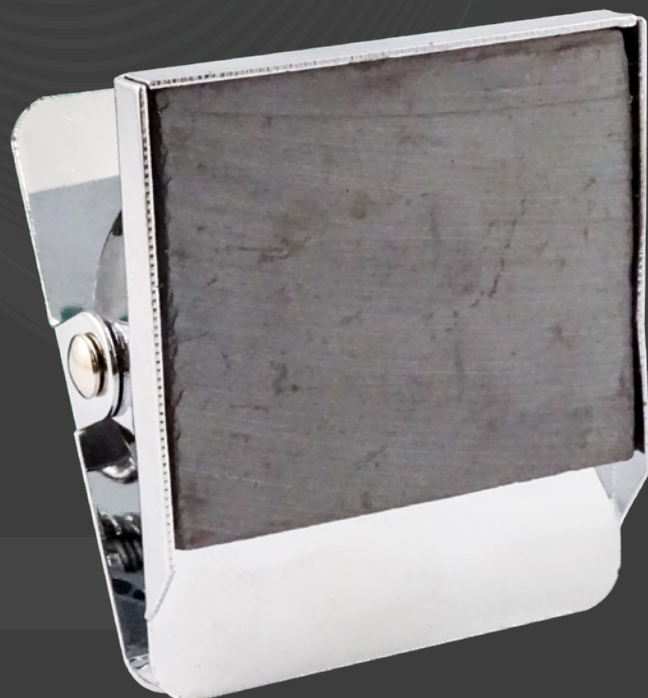

- Product Size: 1.75" x 2"
- Image Area: 1.378" Dia
- 4-Color print CMYK
- Epoxy Dome
- \$60 Set-Up (V)
- Production time: 10-14 Days upon artwork approval

SMCL

Large Chrome Magnetic Clip

Powerful magnetic clips are ideal for posting important lists, memos, letters, notepads and calendars on refrigerators, lockers, white boards and more.

Chrome plated with four color domed decal. Maximum domed decal image size: 1.378 inch diameter. These are very powerful holding clips with a strong spring so it will have great holding power.

5(R)

SMCL	25	50	100	200	500
	\$4.33	\$3.50	\$3.08	\$2.92	\$2.75